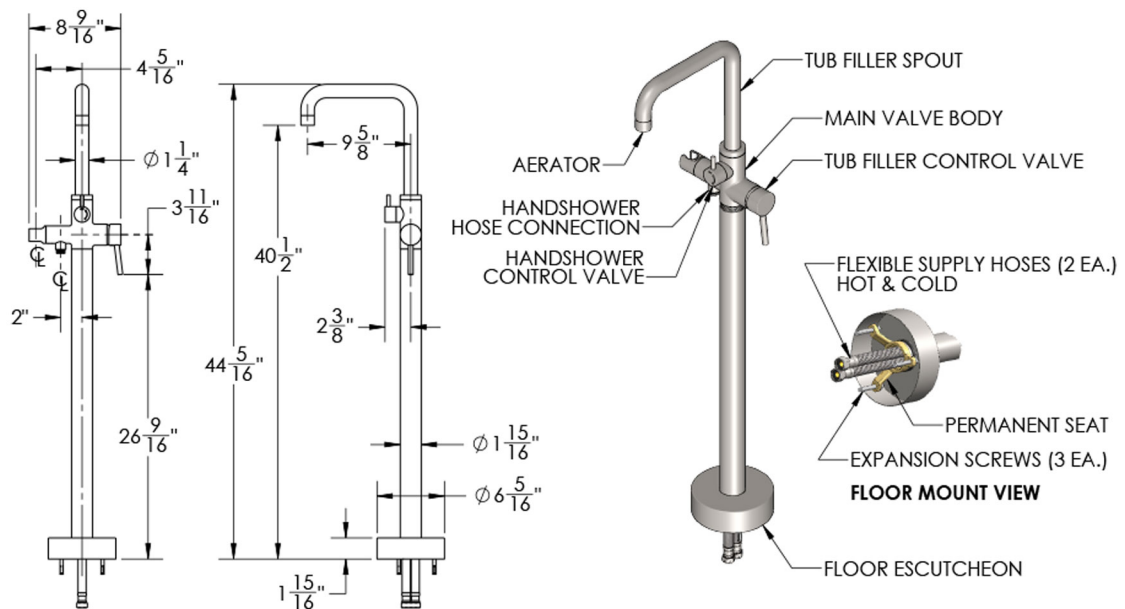

SPECIFICATION DRAWING: